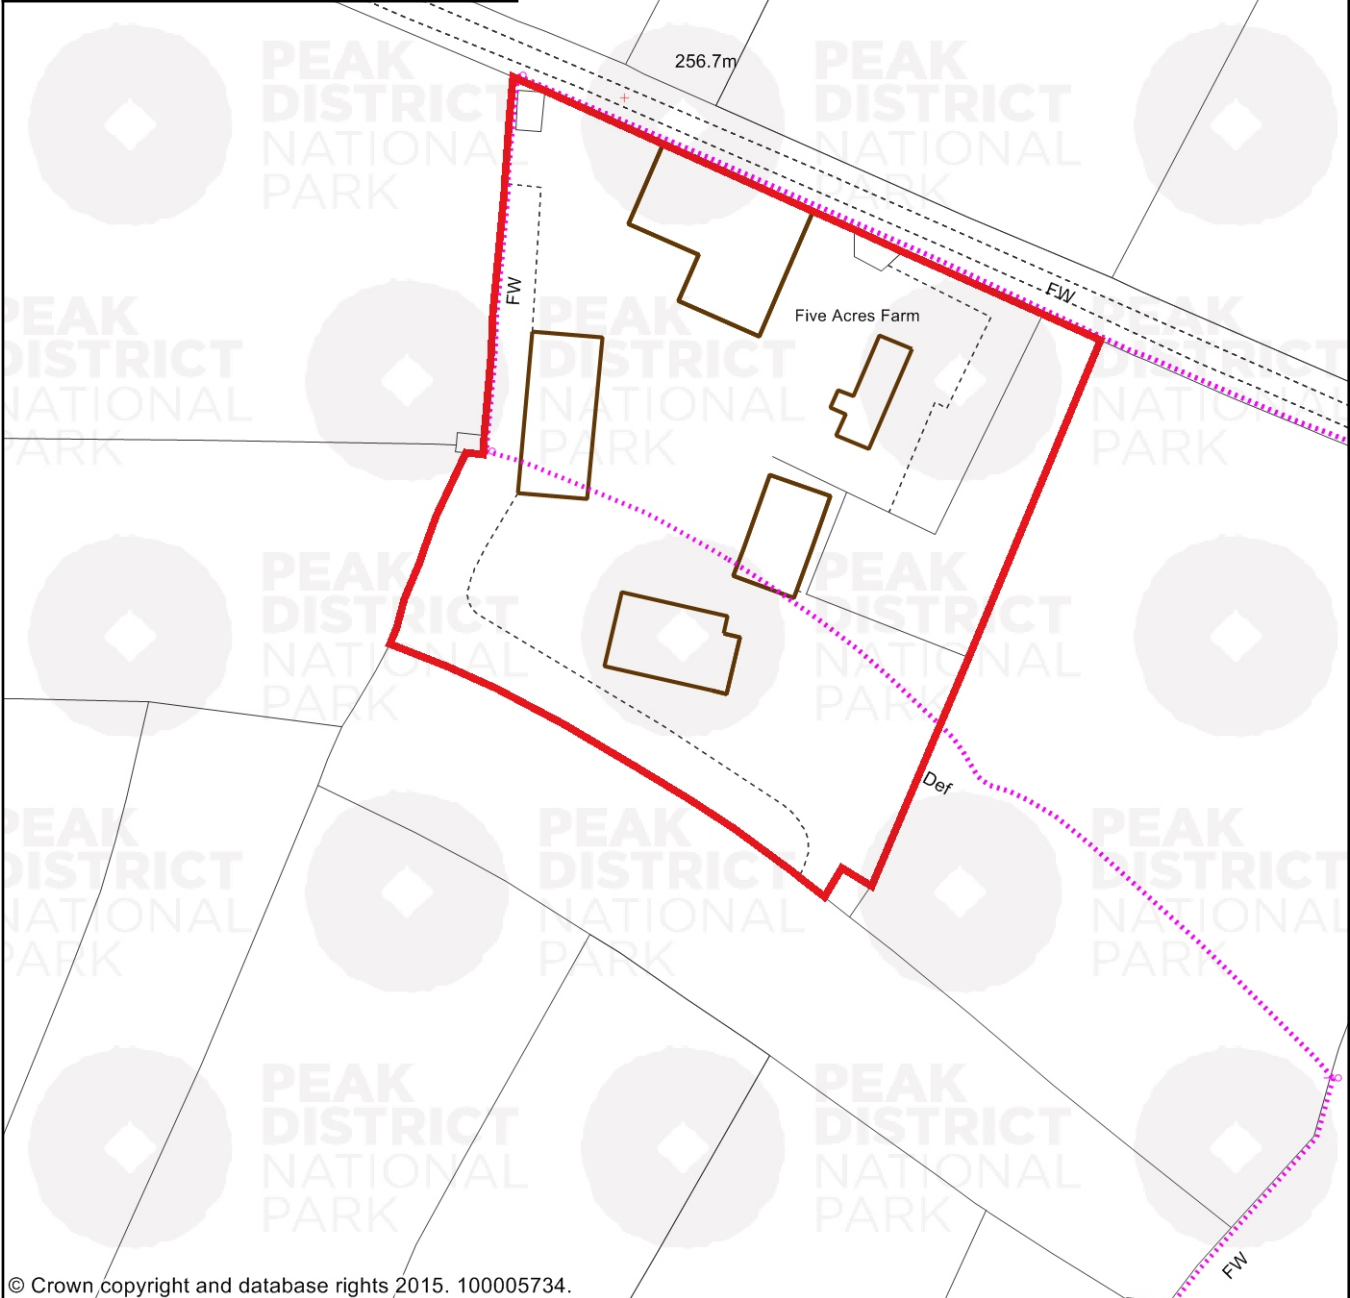

Location Plan

1:1250

© Crown copyright and database rights 2015. 100005734.

Committee Date:	16/01/2015	Title: Five Acres Farm Narrow Gate Lane Wardlow	 PEAK DISTRICT NATIONAL PARK
Item Number:	8		
Application No:	NP/DDD/0914/1014		
Grid Reference:	418126, 374950		