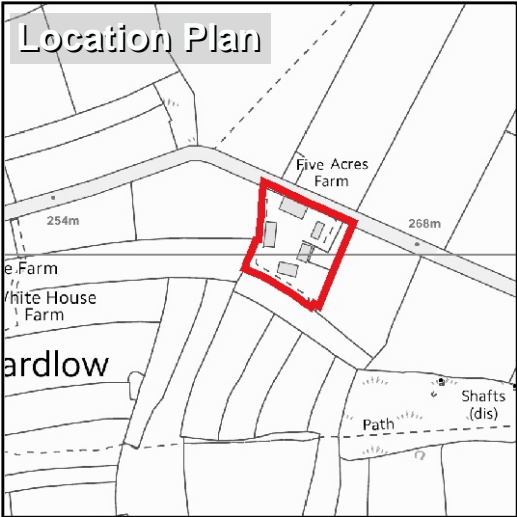

Location Plan

1:1250

© Crown copyright and database rights 2015. 100005734.

Committee Date:	16/01/2015	Title: Five Acres Farm Narrow Gate Lane Wardlow	 PEAK DISTRICT NATIONAL PARK
Item Number:	8		
Application No:	NP/DDD/0914/1014		
Grid Reference:	418126, 374950		